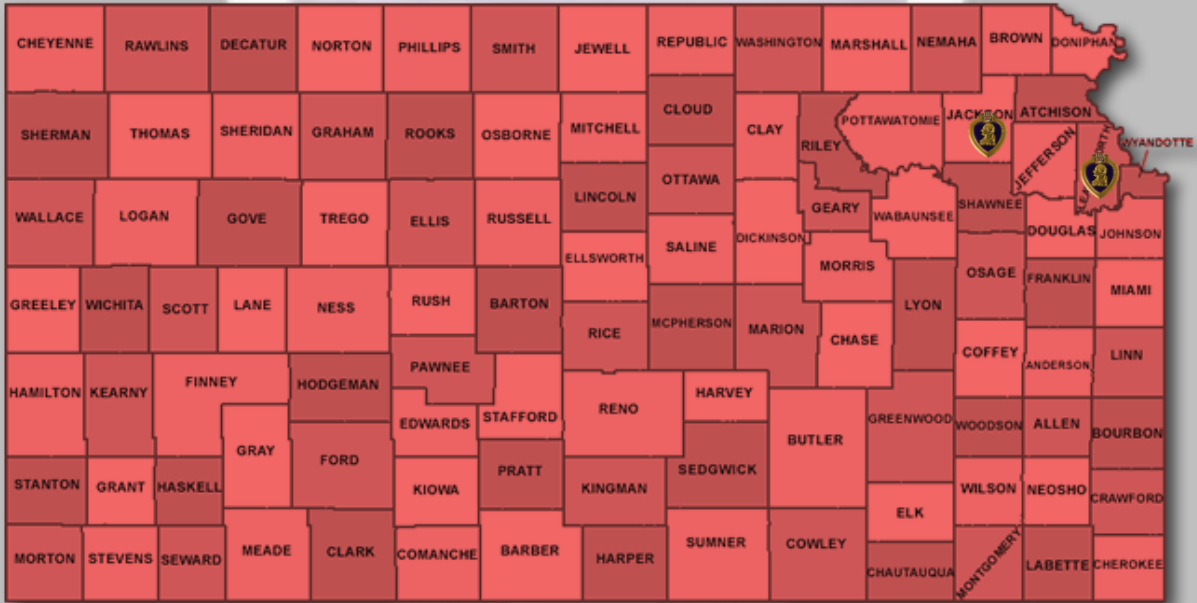

KANSAS PURPLE HEART ENTITIES

STATE

 Kansas, USA 66611

CITIES

 Holton, KS 66436

 Leavenworth, KN 66048

 Netawaka, KS 66516

 Topeka, KS 66607

COUNTIES

• Jackson County, KS 66436

• Leavenworth County, KS 66048

SPORTS TEAMS

• Kansas City T-Bones Baseball Team, Kansas City, KS 66111

• Sporting Kansas City Soccer Team, Kansas City, KS 66111

COLLEGES/UNIVERSITIES

• Grantham University, 16025 W 113th St. Lenexa, KS 66219

PURPLE HEART TRAIL ROUTES

• All Interstate miles in Kansas.

* Bill signed by Governor Sibelius on May 13, 2003

• There is also a Purple Heart Pathway located in the City Memorial Park in McPherson, Kansas