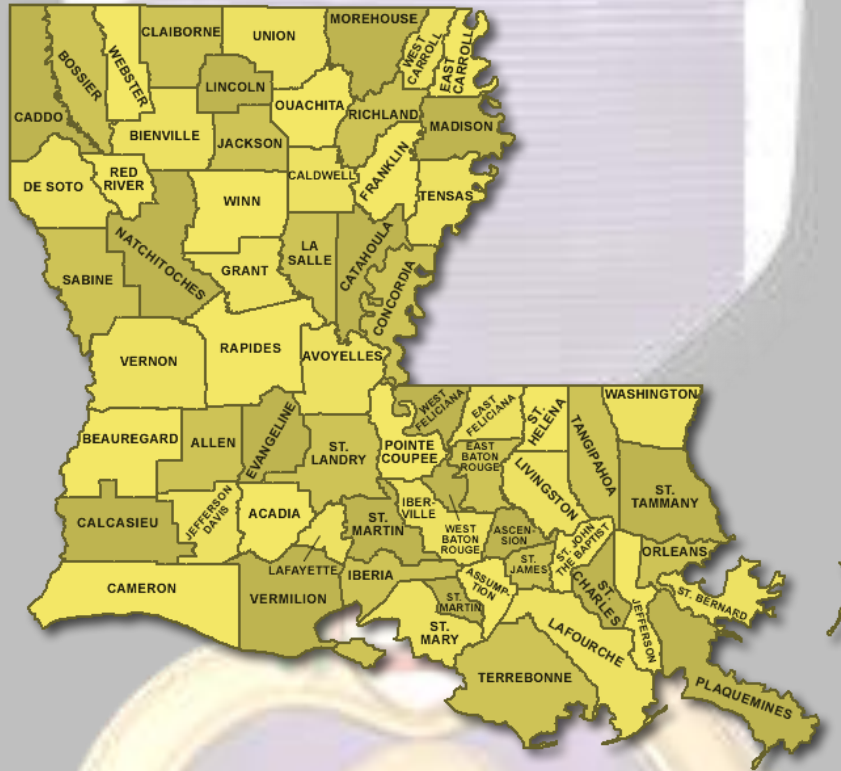

LOUISIANA PURPLE HEART ENTITIES

CITIES

📍 Ponchatoula, LA 70454

* 1st Purple Heart City in State

OTHER LOCATIONS

📍 The Greater Baton Rouge Model Railroaders-
“Purple Heart Supporter Club”

📍 USS Kidd DD661- “Purple Heart Ship”

PURPLE HEART TRAIL ROUTES

- ◆ I-20, from I-49 to I-220.
- ◆ Highway 171 from Lake Charles to Shreveport.
 - ◆ Jones Creek Road in East Baton Rouge.
 - ◆ Purple Heart Bridge over the Red River in Alexandria.