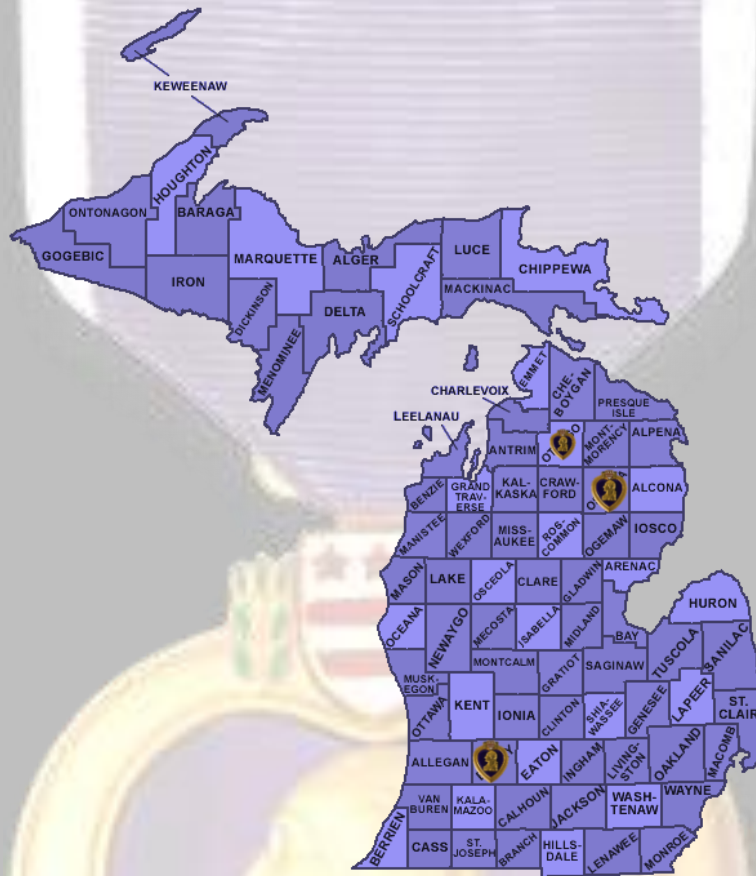

MICHIGAN PURPLE HEART ENTITIES

CITIES

 Battle Creek, MI 49015

 Bellevue, MI 49021

 Detroit, MI 28202

 Gaylord, MI 49735

 Hastings, MI 49058

- Kalamazoo, MI 49001
- Middleville, MI 48856
- Ortonville, MI 48462
- Sault Ste. Marie, MI 49783
- Wyandotte, MI 48192

COUNTIES

- Barry County, MI 49058
- Oscoda County, MI 48647
- Otsego County, MI 49735

COLLEGES/UNIVERSITIES/SCHOOLS

- Western Michigan University, MI 48073
- Mio AuSable Schools 1110 8th Street Mio, MI 48647

PURPLE HEART TRAIL ROUTES

- I-69, In Branch County
- I-69/E & US-27/N to exit 105 in Shiawassee County.
- Purple Heart Memorial Garden: Wyandotte, MI

Portion of Highway M-15 within the village of Ortonville.