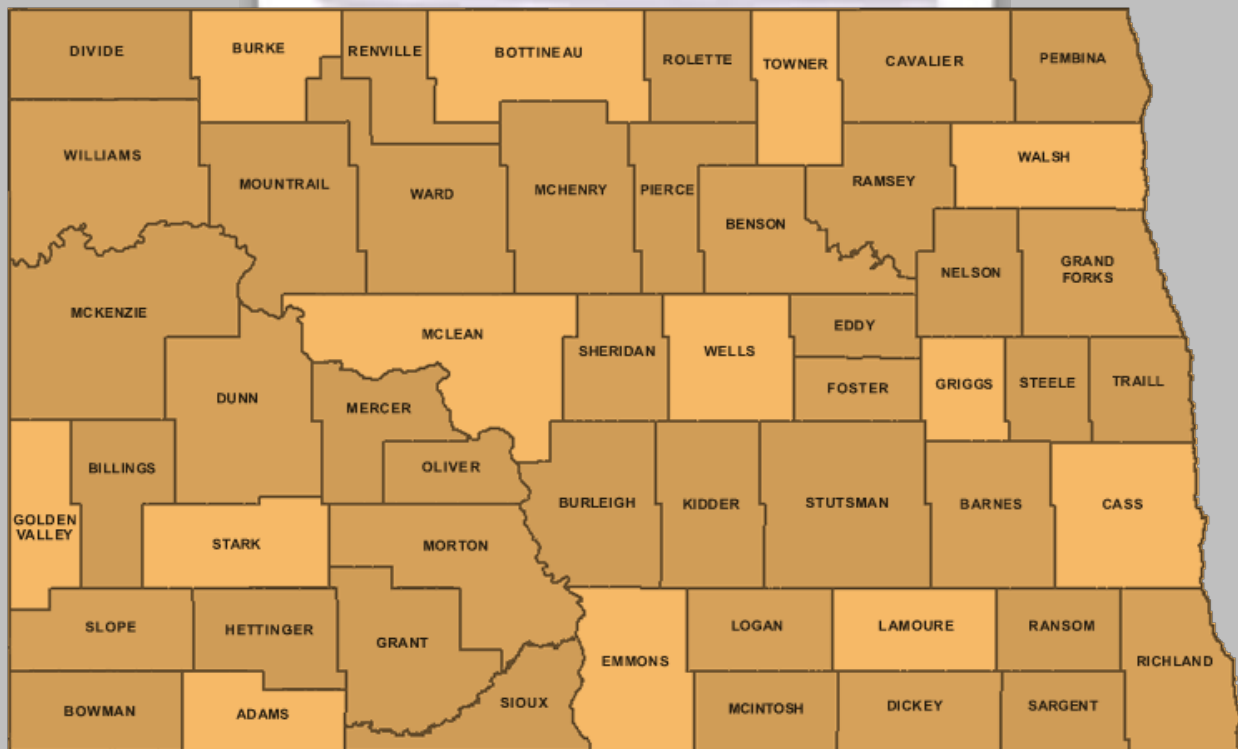

NORTH DAKOTA PURPLE HEART ENTITIES

PURPLE HEART TRAIL ROUTES

📍 None Established Yet