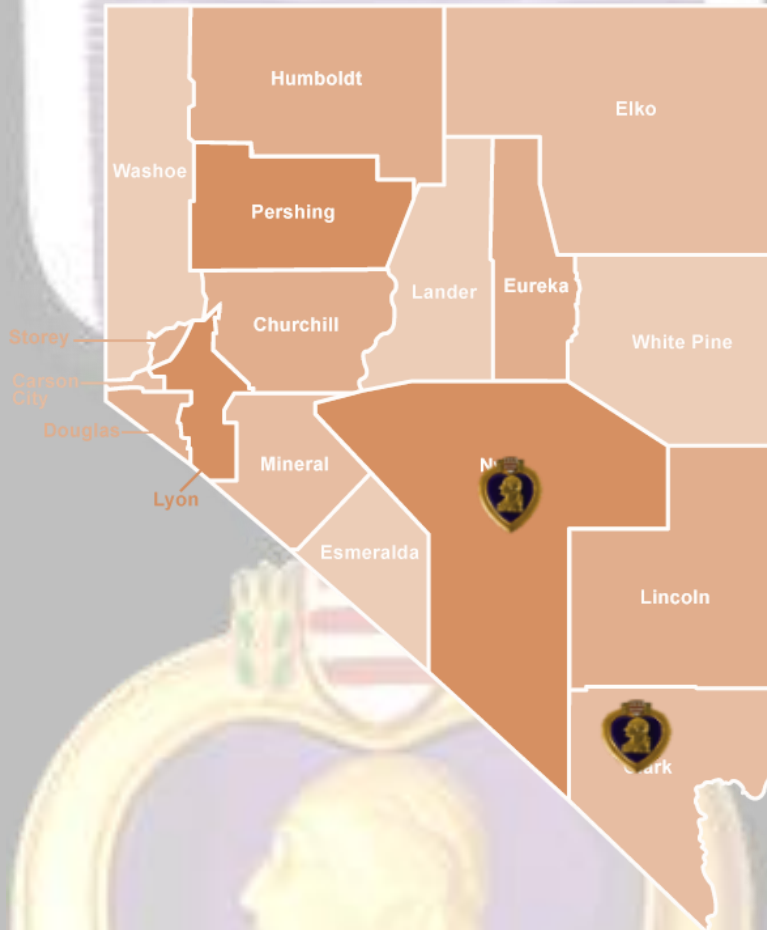

# NEVADA PURPLE HEART ENTITIES

STATE

🇺🇸 Nevada, USA 89701

## CITIES/TOWNS

- ◆ Boulder City, NV 89005
- ◆ Carson City, NV 89701
- ◆ Henderson, NV 89009
- ◆ Las Vegas, NV 89110
- ◆ Mesquite, NV 89024
- ◆ North Las Vegas, NV 89030
- ◆ Pahrump, NV 89048 (1<sup>ST</sup> Purple Heart Town in Nevada)

## COUNTIES

- ◆ Clark County, NV 89101
- ◆ Nye County, NV 89049

## PURPLE HEART TRAIL ROUTES

📍 I-80