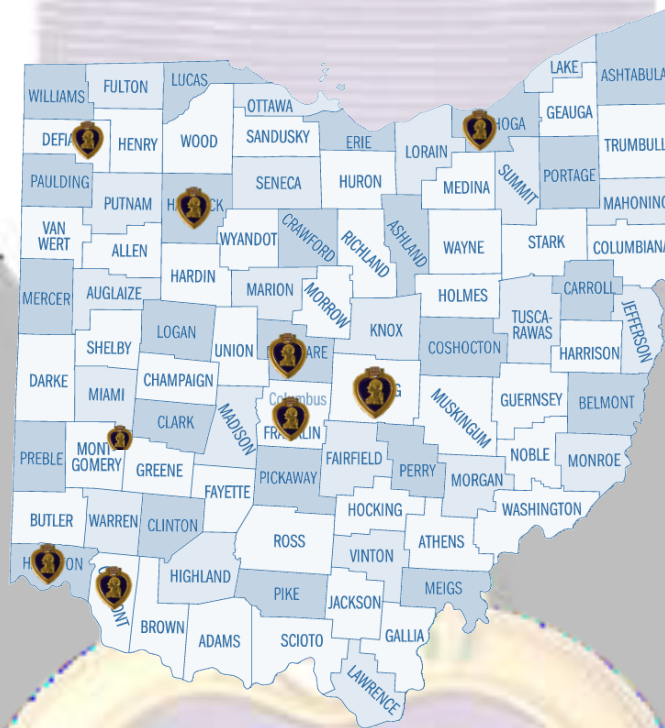

OHIO PURPLE HEART ENTITIES

STATE

📍 Ohio, USA 43050

CITIES/VILLAGES

- 📍 Arcadia, OH 44804
- 📍 Arlington, OH 45814
- 📍 Bellbrook, OH 45305
- 📍 Benton Ridge, OH 45816

- ◆ Bluffton, OH 45817
- ◆ Boston Heights, OH 44236
- ◆ Canton, OH 44702
- ◆ Cheviot, OH 45201
- ◆ Cincinnati, OH 45202
- ◆ Columbus, OH 43215
- ◆ Delaware, OH 43015
- ◆ Findlay, OH 45840
- ◆ Gahanna, OH 43020
- ◆ Glendale, OH 45246
- ◆ Grove City, OH 43123
- ◆ Hamilton, OH 45011
- ◆ Jenera, OH 45841
- ◆ Kettering, OH 45429
- ◆ Massillon, OH 44646
- ◆ McComb, OH 45858
- ◆ Miamisburg, OH 45342
- ◆ Mogador, OH 44260
- ◆ Mt. Blanchard, OH 45867
- ◆ Mt. Cory, OH 45868
- ◆ Mt. Healthy, OH 45231
- ◆ New Carlisle, OH 45344
- ◆ Newark, OH 43055
- ◆ Owensville, OH 45160
- ◆ Perrysburg, OH 43551
- ◆ Rawson, OH 45881

- ◆ Solon, OH 44139
- ◆ South Point, OH 45680
- ◆ Springboro, OH 45066.
- ◆ Sylvania, OH 43560
- ◆ Huber Heights, OH 45424
- ◆ Van Buren, OH 45889
- ◆ Vanlue, OH 45890
- ◆ Waterville, OH 43566
- ◆ West Carrollton, OH 45449

COUNTIES

- ◆ Clermont County, OH 45103
- ◆ Cuyahoga County, OH 44139
- ◆ Defiance County, OH 43512
- ◆ Delaware County, OH 43015
- ◆ Franklin County, OH 43215
- ◆ Hamilton County OH 45202
- ◆ Hancock County, OH 45840
- ◆ Licking County, OH 43093

PURPLE HEART TRAIL ROUTES

◆ **I-70**

◆ **I-71**

- ◆ **I-76: Named Purple Heart Memorial Highway from I-71 to I-80**