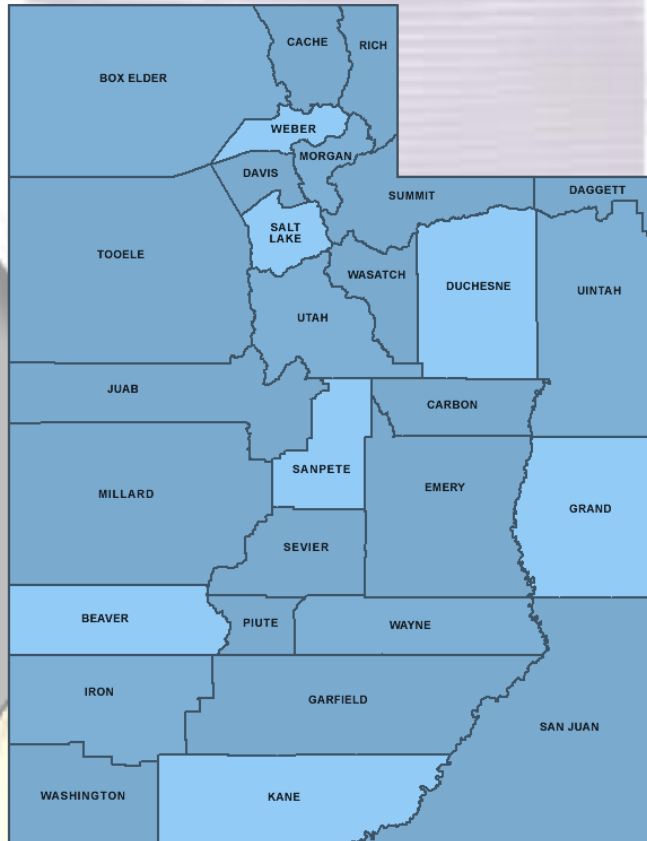

# UTAH PURPLE HEART ENTITIES

## PURPLE HEART TRAIL ROUTES

 I-80