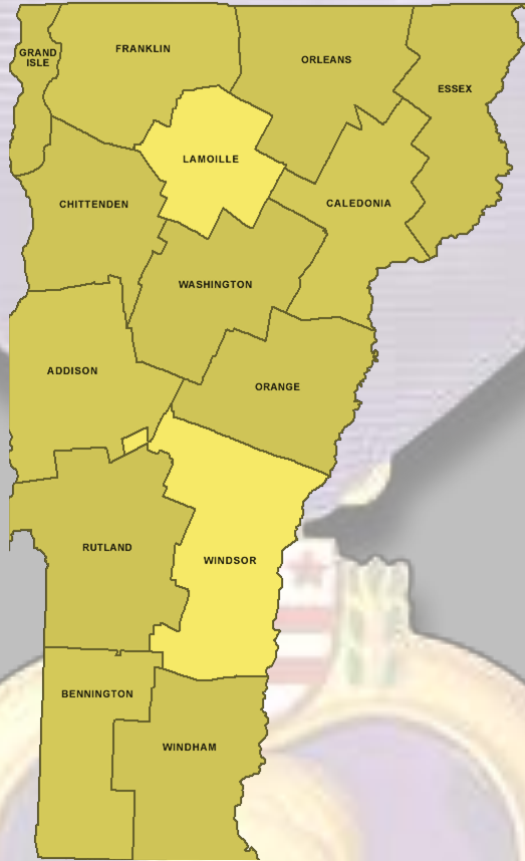

VERMONT PURPLE HEART ENTITIES

PURPLE HEART TRAIL ROUTES

- 📍 **Symbolic Trail:** The route runs parallel to I-89 and US-2